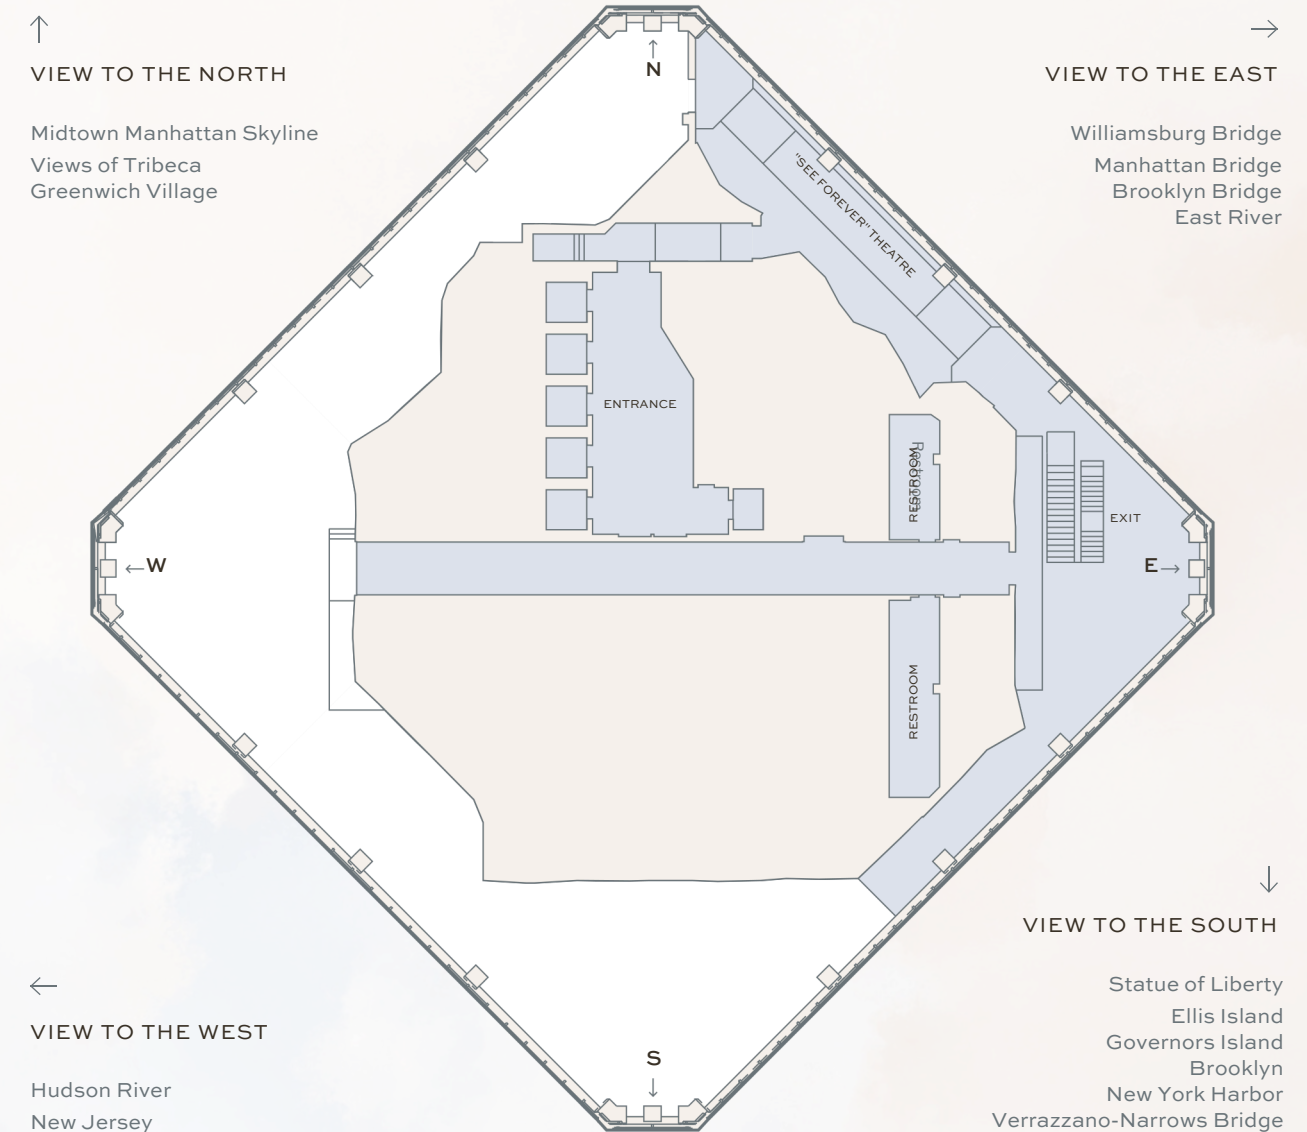

# Floor Plan and Capacity Chart

HORIZON LEVEL STATISTICS

FLOOR	102
SQUARE FOOTAGE	9,000 SF
CEILING HEIGHT	15'4" - 21'3"

CAPACITIES

RECEPTION	450
RECEPTION & SEATED	250
RECEPTION, SEATED & DANCING	175

PERSONALIZED SERVICE